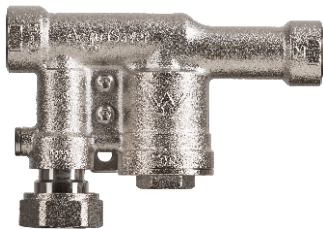

Rainwater System - Pump inside tank

Pump: DiverTron

Bypass Valve: 3/4" AcquaSaver

CMS C6A2

- Uses rainwater when available
- Automatically uses mains water when no rainwater is available
- When it rains, automatically goes back to rainwater
- AVERAGE TWO STOREY HOME with 2 Bathrooms + Garden Watering
- 🇮🇹 Designed in Italy

FL-0029288

AcquaSaver

	Model	CMS C6A2
Electrical data	P2 Pump consumption [W]	650
	Voltage [V]	1 ~ 230 AC
	Frequency [Hz]	50
	Current [A]	3.8
	Capacitor μ F	12.5
	Capacitor Vc	450
Hydraulic data	Flow rate max. [l/min]	95
	Max. Pressure [Bar]	3.6
	Max. Head [m]	36
	Max. working pressure [bar]	6
	Max. Immersion depth [m]	12
	Min. submersion depth [cm]	12
	Switch-on pression [bar]	2.6+0.2
Range of use/materials	Length of Power Cable [m]	15
	Cable	H07 RNF
	Pump International protection	IP 68
	Insulation Class	B
	No. Impeller	3
	Liquid range Temperature [°C]	0 °C / +35 °C
	Dimension of particles [mm]	\varnothing 1
Dimensions / weight	L x W x H [mm]	155 x 150 x 500
	Ldm [mm]	39.5
	Hda [mm]	450
	DNM GAS	1" F
	Box Dimensions l x w x h [cm]	59 x 20.5 x 25.5
	Net/Gross Weight [kg]	10 / 12
	Quantity for pallet [no.]	32

AcquaSaver

Max mains pressure 500kpa
 Max pump Pressure 600 Kpa
 Max flow rate 50 Lpm
 Pump inlet 25mm 1" BSP F
 Mains water inlet 20mm 3/4" BSP F
 Outlet 20mm 3/4" BSP F
 Weight 0.85Kg

WHITE INTERNATIONAL PTY LTD