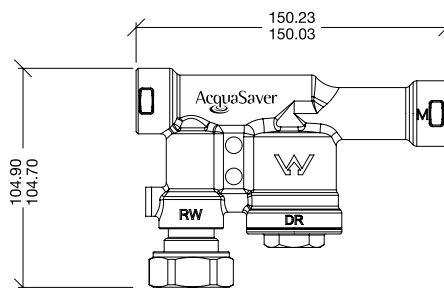

FL-0029288

AcquaSaver

	Model	CMS C6A2
Electrical data	P2 Pump consumption [W]	650
	Voltage [V]	1 ~ 230 AC
	Frequency [Hz]	50
	Current [A]	3.8
	Capacitor μ F	12.5
	Capacitor Vc	450
Hydraulic data	Flow rate max. [l/min]	95
	Max. Pressure [Bar]	3.6
	Max. Head [m]	36
	Max. working pressure [bar]	6
	Max. Immersion depth [m]	12
	Min. submersion depth [cm]	12
	Switch-on pression [bar]	2.6+0.2
Range of use/materials	Length of Power Cable [m]	15
	Cable	H07 RNF
	Pump International protection	IP 68
	Insulation Class	B
	No. Impeller	3
	Liquid range Temperature [°C]	0 °C / +35 °C
	Dimension of particles [mm]	\varnothing 1
Dimensions / weight	L x W x H [mm]	155 x 150 x 500
	Ldm [mm]	39.5
	Hda [mm]	450
	DNM GAS	1" F
	Box Dimensions l x w x h [cm]	59 x 20.5 x 25.5
	Net/Gross Weight [kg]	10 / 12
	Quantity for pallet [no.]	32

AcquaSaver

Max mains pressure 500kpa
 Max pump Pressure 600 Kpa
 Max flow rate 50 Lpm
 Pump inlet 25mm 1" BSP F
 Mains water inlet 20mm 3/4" BSP F
 Outlet 20mm 3/4" BSP F
 Weight 0.85Kg

WHITE INTERNATIONAL PTY LTD