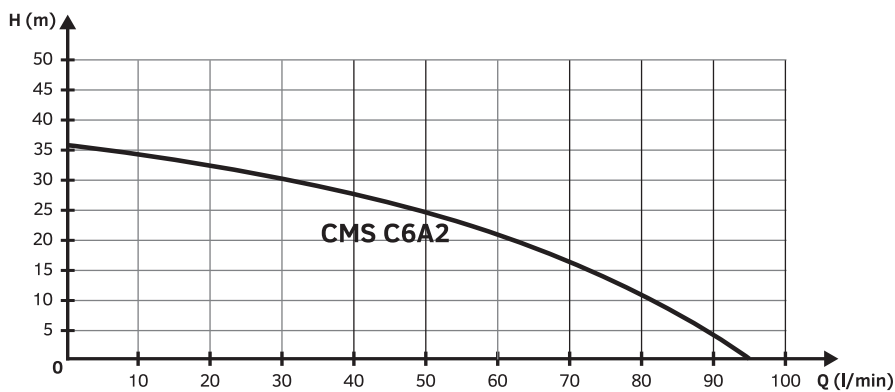

Rainwater System - Pump inside tank

Pump: DiverTron

Bypass Valve: 3/4" AcquaSaver

CMS C6A2

- Uses rainwater when available
- Automatically uses mains water when no rainwater is available
- When it rains, automatically goes back to rainwater
- AVERAGE TWO STOREY HOME with 2 Bathrooms + Garden Watering
- 🇮🇹 Designed in Italy

FL-0029288

AcquaSaver

	Model	CMS C6A2
Electrical data	P2 Pump consumption [W]	650
	Voltage [V]	1 ~ 230 AC
	Frequency [Hz]	50
	Current [A]	3.8
	Capacitor μ F	12.5
	Capacitor Vc	450
Hydraulic data	Flow rate max. [l/min]	95
	Max. Pressure [Bar]	3.6
	Max. Head [m]	36
	Max. working pressure [bar]	6
	Max. Immersion depth [m]	12
	Min. submersion depth [cm]	12
	Switch-on pression [bar]	2.6+0.2
Range of use/materials	Length of Power Cable [m]	15
	Cable	H07 RNF
	Pump International protection	IP 68
	Insulation Class	B
	No. Impeller	3
	Liquid range Temperature [°C]	0 °C / +35 °C
	Dimension of particles [mm]	\varnothing 1
Dimensions / weight	L x W x H [mm]	155 x 150 x 500
	Ldm [mm]	39.5
	Hda [mm]	450
	DNM GAS	1" F
	Box Dimensions l x w x h [cm]	59 x 20.5 x 25.5
	Net/Gross Weight [kg]	10 / 12
	Quantity for pallet [no.]	32

AcquaSaver

Max mains pressure 500kpa
 Max pump Pressure 600 Kpa
 Max flow rate 50 Lpm
 Pump inlet 25mm 1" BSP F
 Mains water inlet 20mm 3/4" BSP F
 Outlet 20mm 3/4" BSP F
 Weight 0.85Kg

WHITE INTERNATIONAL PTY LTD