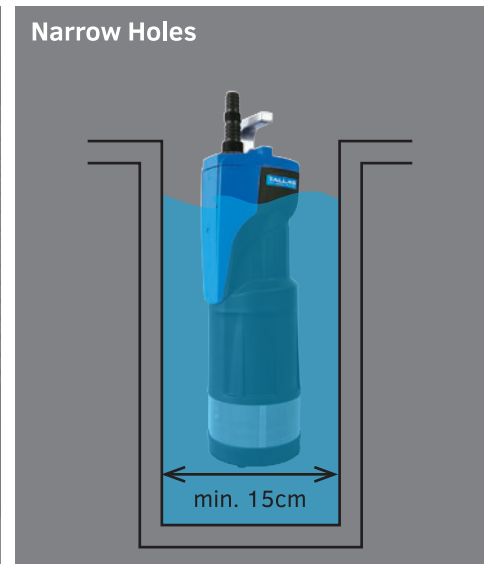

Rainwater System - Pump inside tank

Pump: DiverTron

Bypass Valve: 3/4" AcquaSaver

CMS C6A2

- Uses rainwater when available
- Automatically uses mains water when no rainwater is available
- When it rains, automatically goes back to rainwater
- AVERAGE TWO STOREY HOME with 2 Bathrooms + Garden Watering
- 🇮🇹 Designed in Italy

FL-0029288

AcquaSaver

	Model	CMS C6A2
Electrical data	P2 Pump consumption [W]	650
	Voltage [V]	1 ~ 230 AC
	Frequency [Hz]	50
	Current [A]	3.8
	Capacitor μ F	12.5
	Capacitor Vc	450
Hydraulic data	Flow rate max. [l/min]	95
	Max. Pressure [Bar]	3.6
	Max. Head [m]	36
	Max. working pressure [bar]	6
	Max. Immersion depth [m]	12
	Min. submersion depth [cm]	12
	Switch-on pression [bar]	2.6+0.2
Range of use/materials	Length of Power Cable [m]	15
	Cable	H07 RNF
	Pump International protection	IP 68
	Insulation Class	B
	No. Impeller	3
	Liquid range Temperature [°C]	0 °C / +35 °C
	Dimension of particles [mm]	\varnothing 1
Dimensions / weight	L x W x H [mm]	155 x 150 x 500
	Ldm [mm]	39.5
	Hda [mm]	450
	DNM GAS	1" F
	Box Dimensions l x w x h [cm]	59 x 20.5 x 25.5
	Net/Gross Weight [kg]	10 / 12
	Quantity for pallet [no.]	32

AcquaSaver

Max mains pressure 500kpa
 Max pump Pressure 600 Kpa
 Max flow rate 50 Lpm
 Pump inlet 25mm 1" BSP F
 Mains water inlet 20mm 3/4" BSP F
 Outlet 20mm 3/4" BSP F
 Weight 0.85Kg

WHITE INTERNATIONAL PTY LTD