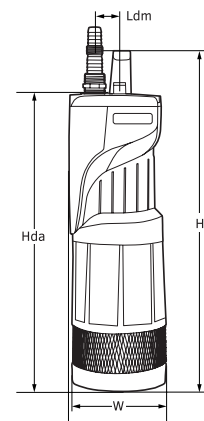

Rainwater System - Pump inside tank

Pump: DiverTron

Bypass Valve: 3/4" AcquaSaver

CMS C6A2

- Uses rainwater when available
- Automatically uses mains water when no rainwater is available
- When it rains, automatically goes back to rainwater
- AVERAGE TWO STOREY HOME with 2 Bathrooms + Garden Watering
- 🇮🇹 Designed in Italy

FL-0029288

AcquaSaver

	Model	CMS C6A2
Electrical data	P2 Pump consumption [W]	650
	Voltage [V]	1 ~ 230 AC
	Frequency [Hz]	50
	Current [A]	3.8
	Capacitor μ F	12.5
	Capacitor Vc	450
Hydraulic data	Flow rate max. [l/min]	95
	Max. Pressure [Bar]	3.6
	Max. Head [m]	36
	Max. working pressure [bar]	6
	Max. Immersion depth [m]	12
	Min. submersion depth [cm]	12
	Switch-on pression [bar]	2.6+0.2
Range of use/materials	Length of Power Cable [m]	15
	Cable	H07 RNF
	Pump International protection	IP 68
	Insulation Class	B
	No. Impeller	3
	Liquid range Temperature [°C]	0 °C / +35 °C
	Dimension of particles [mm]	\varnothing 1
Dimensions / weight	L x W x H [mm]	155 x 150 x 500
	Ldm [mm]	39.5
	Hda [mm]	450
	DNM GAS	1" F
	Box Dimensions l x w x h [cm]	59 x 20.5 x 25.5
	Net/Gross Weight [kg]	10 / 12
	Quantity for pallet [no.]	32

AcquaSaver

Max mains pressure 500kpa
 Max pump Pressure 600 Kpa
 Max flow rate 50 Lpm
 Pump inlet 25mm 1" BSP F
 Mains water inlet 20mm 3/4" BSP F
 Outlet 20mm 3/4" BSP F
 Weight 0.85Kg

WHITE INTERNATIONAL PTY LTD